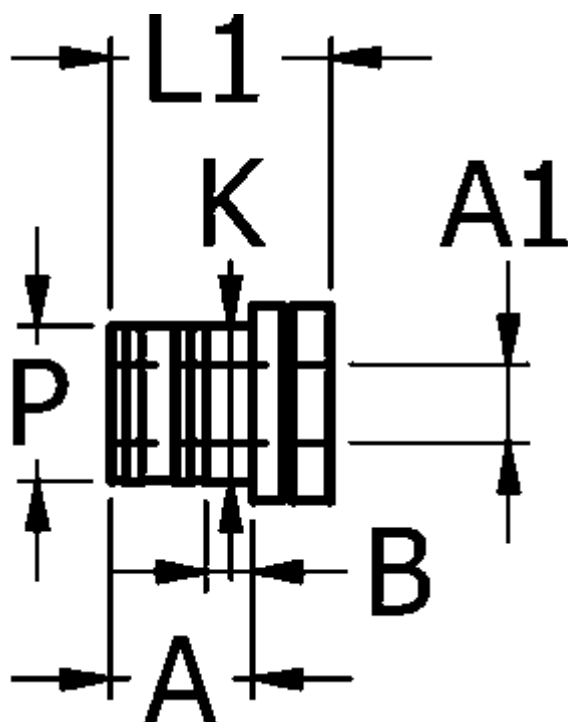

Article number: 58622408

Description: Press-in sleeve 224.08, Ø8

Measures

A	= 9.2
B	= 3.5
Hose diameter	= -
Hose diameter A1	= 8
K	= 12.0
L1	= 14.0
P	= 11.9
X1	= 14